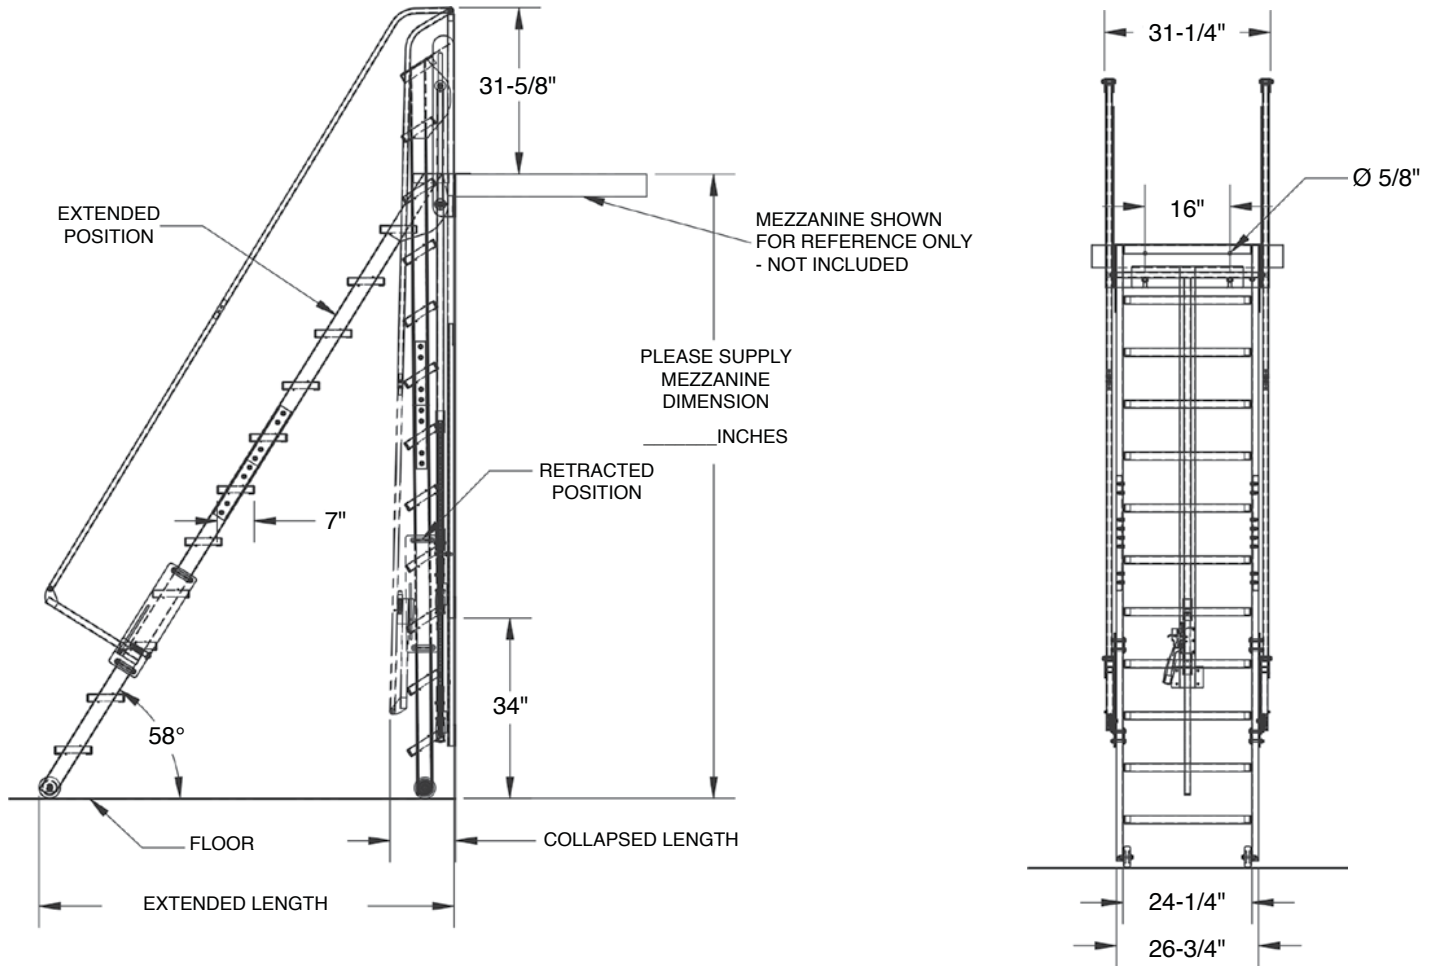

MEZZANINE LADDER BLAD-FM SERIES

SURVEY SHEET

CUSTOMER INFORMATION

CONTACT: _____
 COMPANY: _____
 PHONE: _____
 EMAIL: _____

SPECIFICATIONS

MEZZANINE HEIGHT: _____ Available for mezzanine heights from 60" to 132"